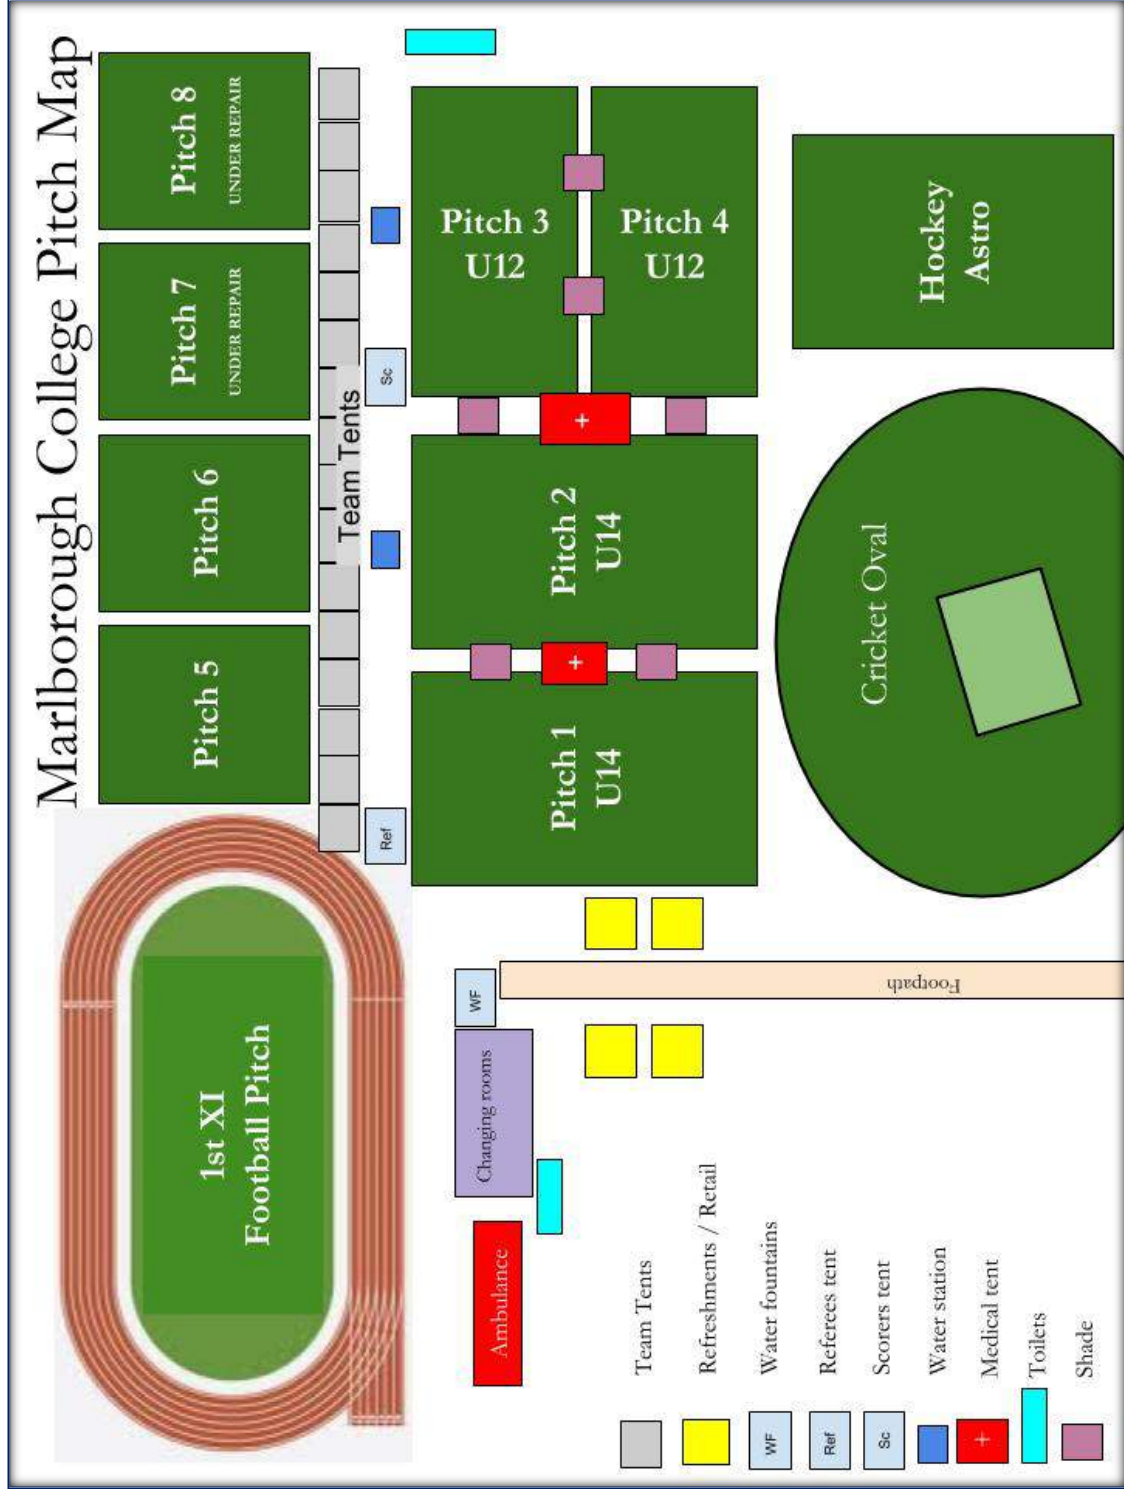

U12 – Group B

Round	Time	Pitch 4
1	08.30	SK Taman Perling vs Thunderstorms Academy
2	08.50	SK Taman Rinting (ARPG Wildcats) vs SK Taman Impian Emas
BREAK	09.10	
3	09.30	SK Taman Perling vs SK Taman Rinting (ARPG Wildcats)
4	09.50	Thunderstorms Academy vs SK Taman Impian Emas
BREAK	10.10	
5	10.30	SK Taman Perling vs SK Taman Impian Emas
6	10.50	Thunderstorms Academy vs SK Taman Rinting (ARPG Wildcats)
BREAK	11.10	
7	11.30	Semi Final Plate – 3rd (Group B) vs 4th (Group A)
8	11.50	Semi Final Cup – 2nd (Group A) vs 1st (Group B)
BREAK	12.10	
	12.30	3rd vs 4th Playoff Plate
	12.50	Final – Plate
	13.10	Final – Cup
BREAK	13.30	
	14.00	Presentations
	14.15	Departure